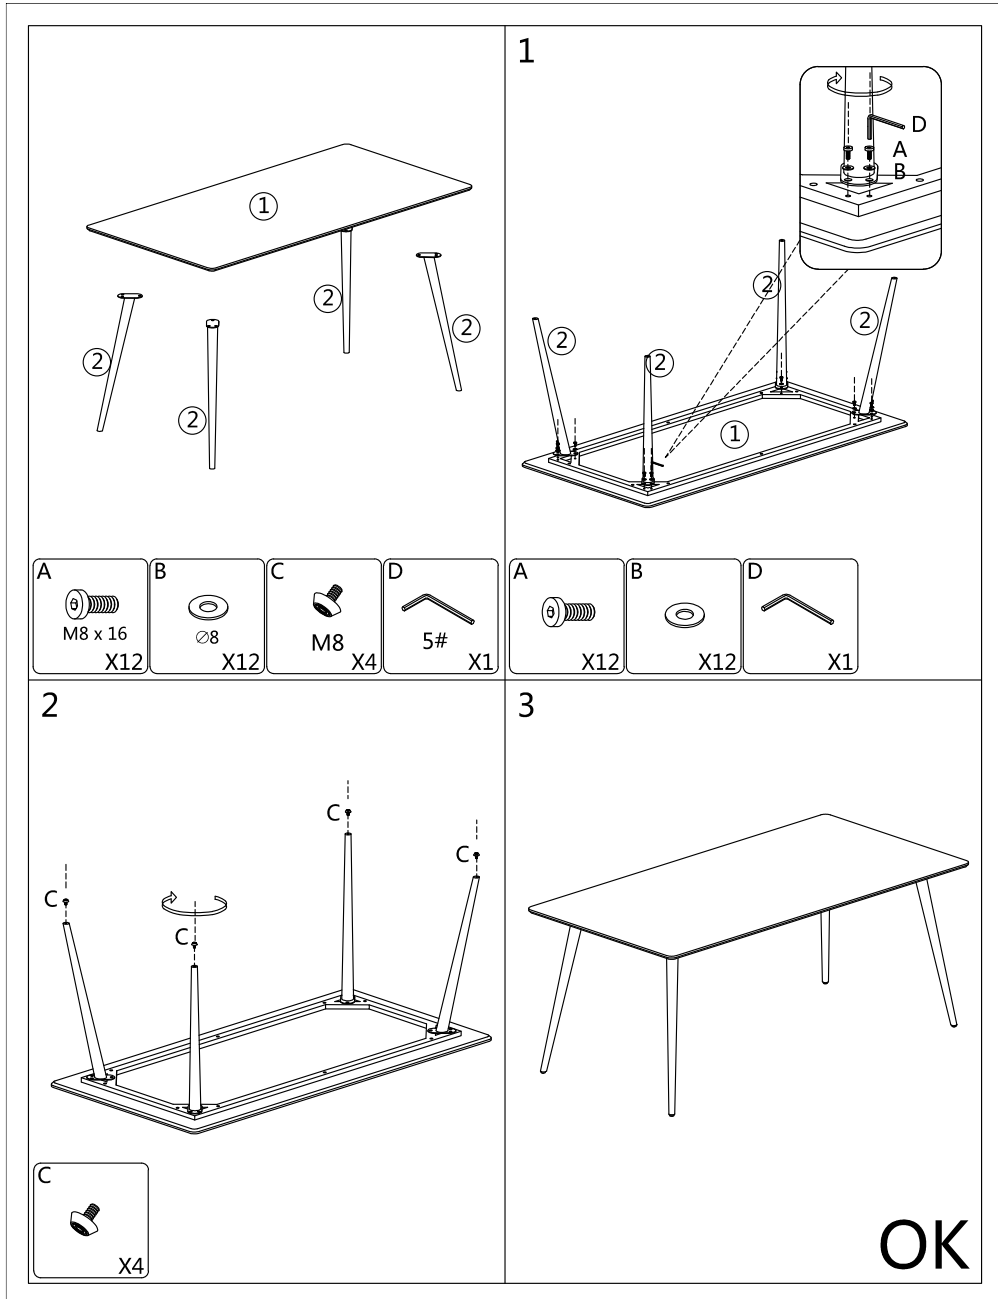

MONTERINGSANVISNING

ASSEMBLY INSTRUCTIONS

POLAR MATBORD 180

Art. nr 19888

Assembly instructions | Monteringsanvisning

2020

VENTURE DESIGN
HOME & INTERIOR