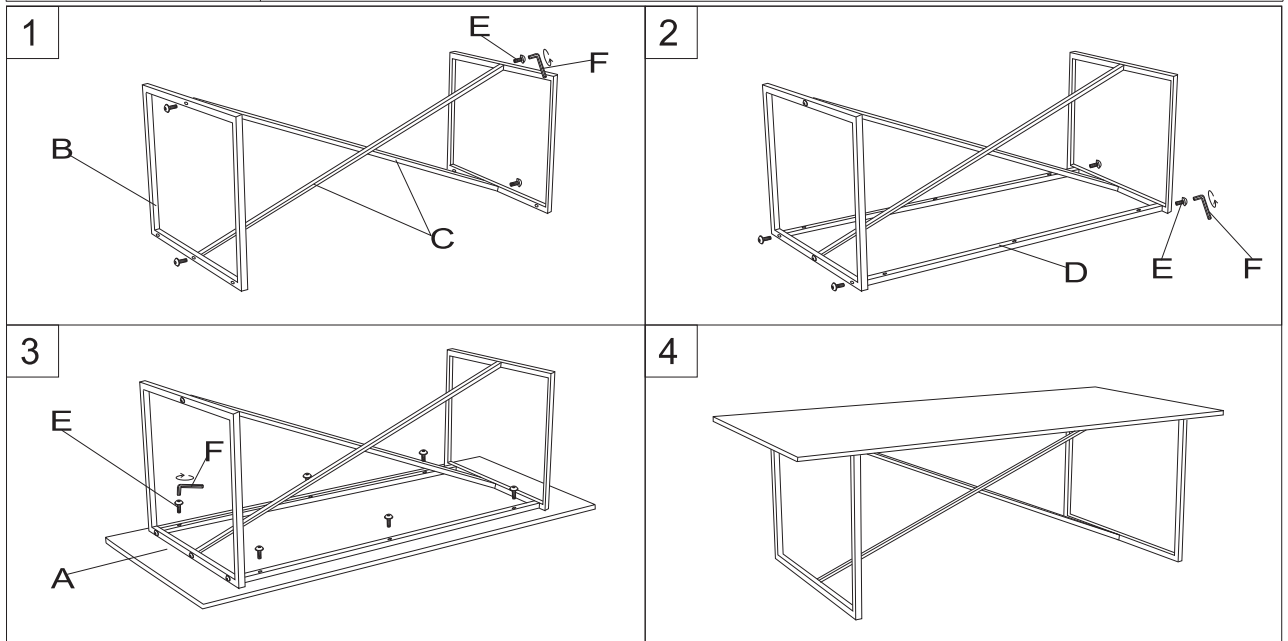

# Assembly instructions | Monteringsanvisning

Art no	Description
88888-249	SP-Papace Dining Table-Black Top
88888-244	SP-Papace Dining Table-Screw Set
88888-246	SP-Papace Dining Table-Black Legs

A	B	C	D	E	F
x1	x2	x2	x2	x14	x1
88888-249	88888-246	88888-246	88888-246	88888-244	88888-244